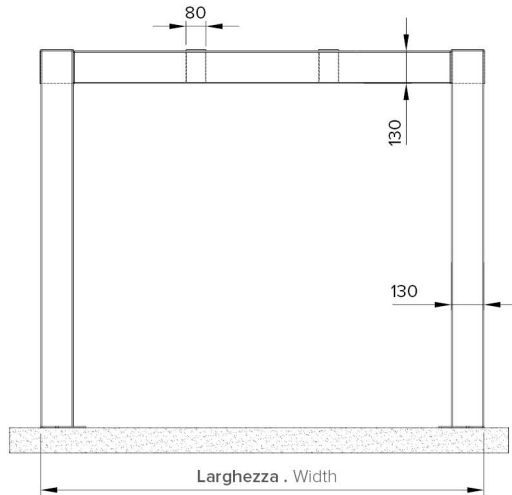

R118 SOLARIUM

Dettagli tecnici . Technical details

Quote espresse in mm - Dimensions in mm

Piede a terra
Foot

Legenda tecnica . Technical legend

- 1** Traverso a muro . Wall crossbeam
- 2** Piantana / Traverso . Pole / Crossbeam
- 2A** Traverso laterale con LED . Side crossbeam with LED
- 3** Traverso intermedio . Intermediate crossbeam

Dati tecnici . Technical data

Quote espresse in mm - Dimensions in mm

Vista frontale . Frontal view

Vista laterale . Side view