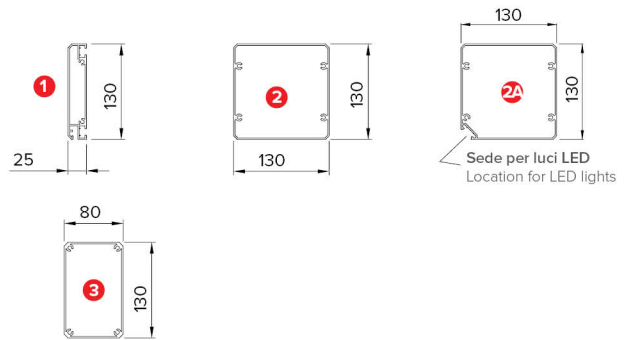

R118 SOLARIUM

Dettagli tecnici . Technical details

Quote espresse in mm - Dimensions in mm

Piede a terra
Foot

Legenda tecnica . Technical legend

- 1** Traverso a muro . Wall crossbeam
- 2** Piantana / Traverso . Pole / Crossbeam
- 2A** Traverso laterale con LED . Side crossbeam with LED
- 3** Traverso intermedio . Intermediate crossbeam

Dati tecnici . Technical data

Quote espresse in mm - Dimensions in mm

Vista frontale . Frontal view

Vista laterale . Side view