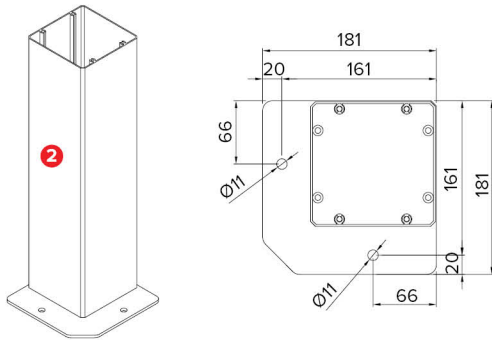

R118 SOLARIUM

Dettagli tecnici . Technical details

Quote espresse in mm - Dimensions in mm

Piede a terra
Foot

Legenda tecnica . Technical legend

- 1** Traverso a muro . Wall crossbeam
- 2** Piantana / Traverso . Pole / Crossbeam
- 2A** Traverso laterale con LED . Side crossbeam with LED
- 3** Traverso intermedio . Intermediate crossbeam

Dati tecnici . Technical data

Quote espresse in mm - Dimensions in mm

Vista frontale . Frontal view

Vista laterale . Side view