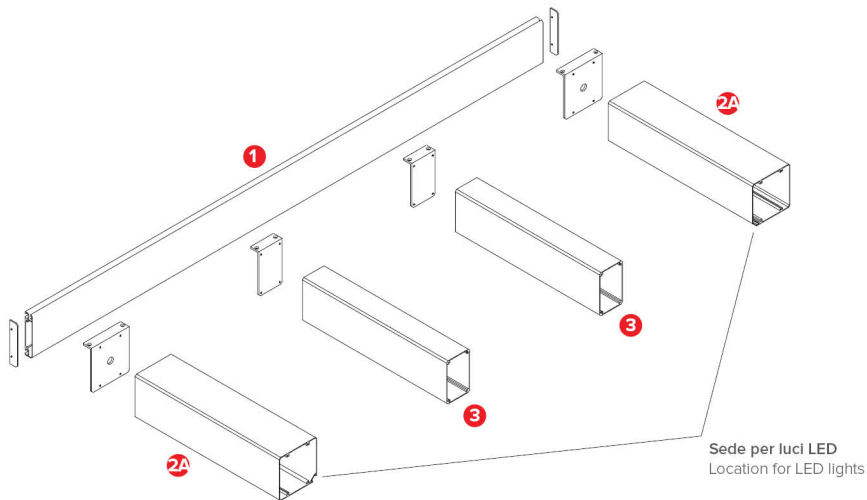

R118 SOLARIUM

Dettagli tecnici . Technical details

Quote espresse in mm - Dimensions in mm

Piede a terra
Foot

Legenda tecnica . Technical legend

- 1** Traverso a muro . Wall crossbeam
- 2** Piantana / Traverso . Pole / Crossbeam
- 2A** Traverso laterale con LED . Side crossbeam with LED
- 3** Traverso intermedio . Intermediate crossbeam

Dati tecnici . Technical data

Quote espresse in mm - Dimensions in mm

Vista frontale . Frontal view

Vista laterale . Side view